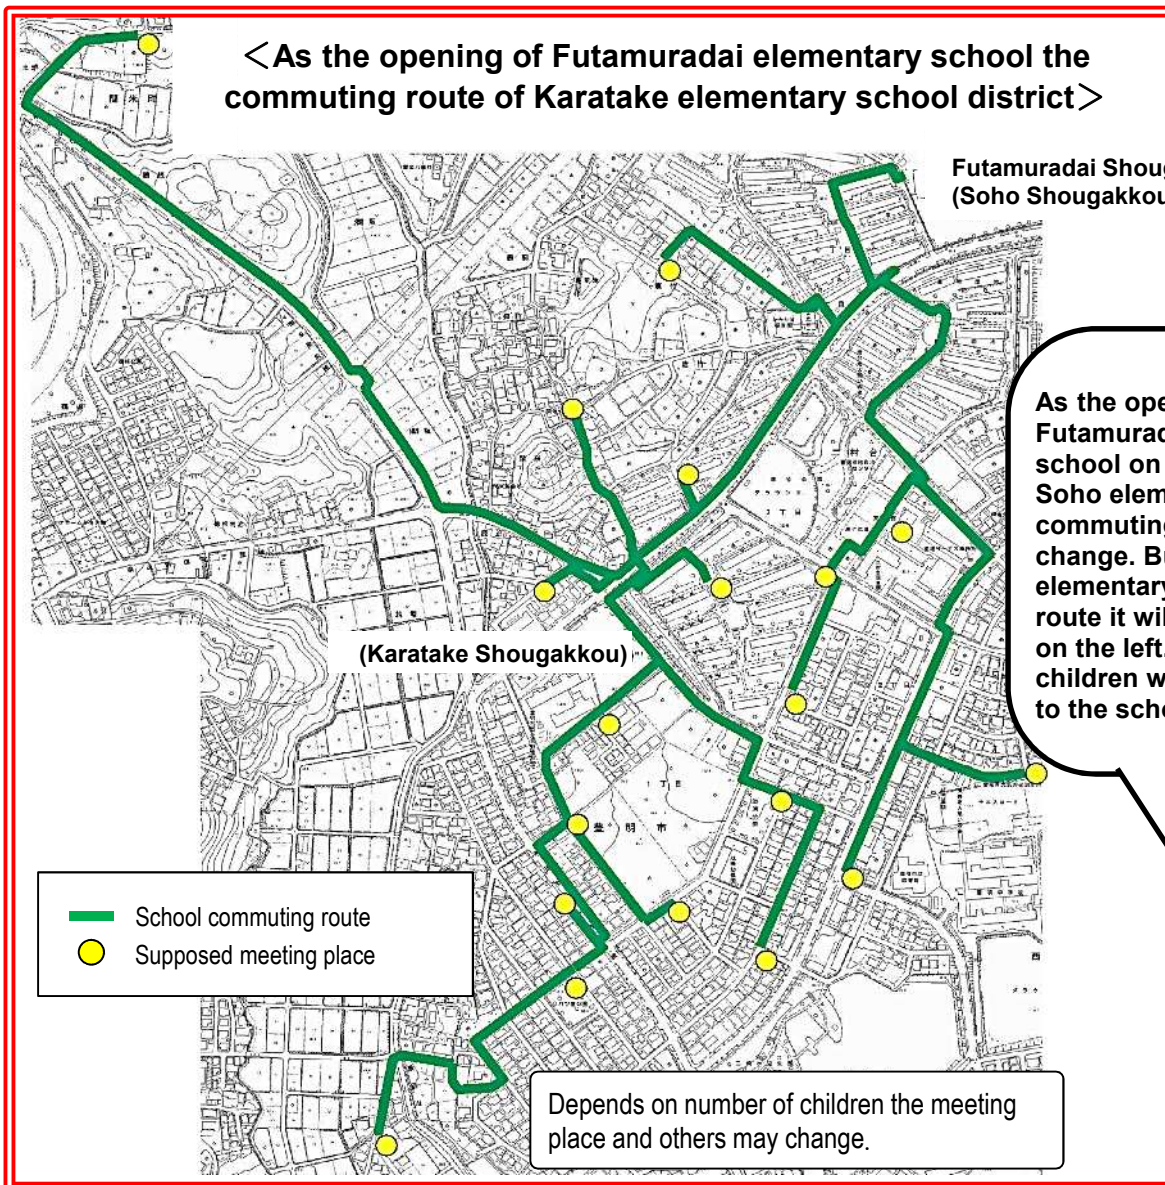

Newly-established school arrangements committee 5th Edition

Published on November 11, 2019

The 5th Toyoake city Futamuradai area newly-established new school arrangements committee was held in October. The content of this meeting are as follow.

◇ About Futamuradai elementary school commuting route

The Toyoake city Futamuradai area newly-established new school arrangements committee was held to discuss the school commuting route with principal of both school, parents' representative, region's representative and others. (The Futamuradai elementary school district are the same of the current Soho elementary school and Karatake elementary school)

As the opening of Futamuradai elementary school on April, 2021. The Soho elementary school commuting route won't change. But, Karatake elementary school commuting route it will be as on the map on the left. Moreover, the children will commute on foot to the school.